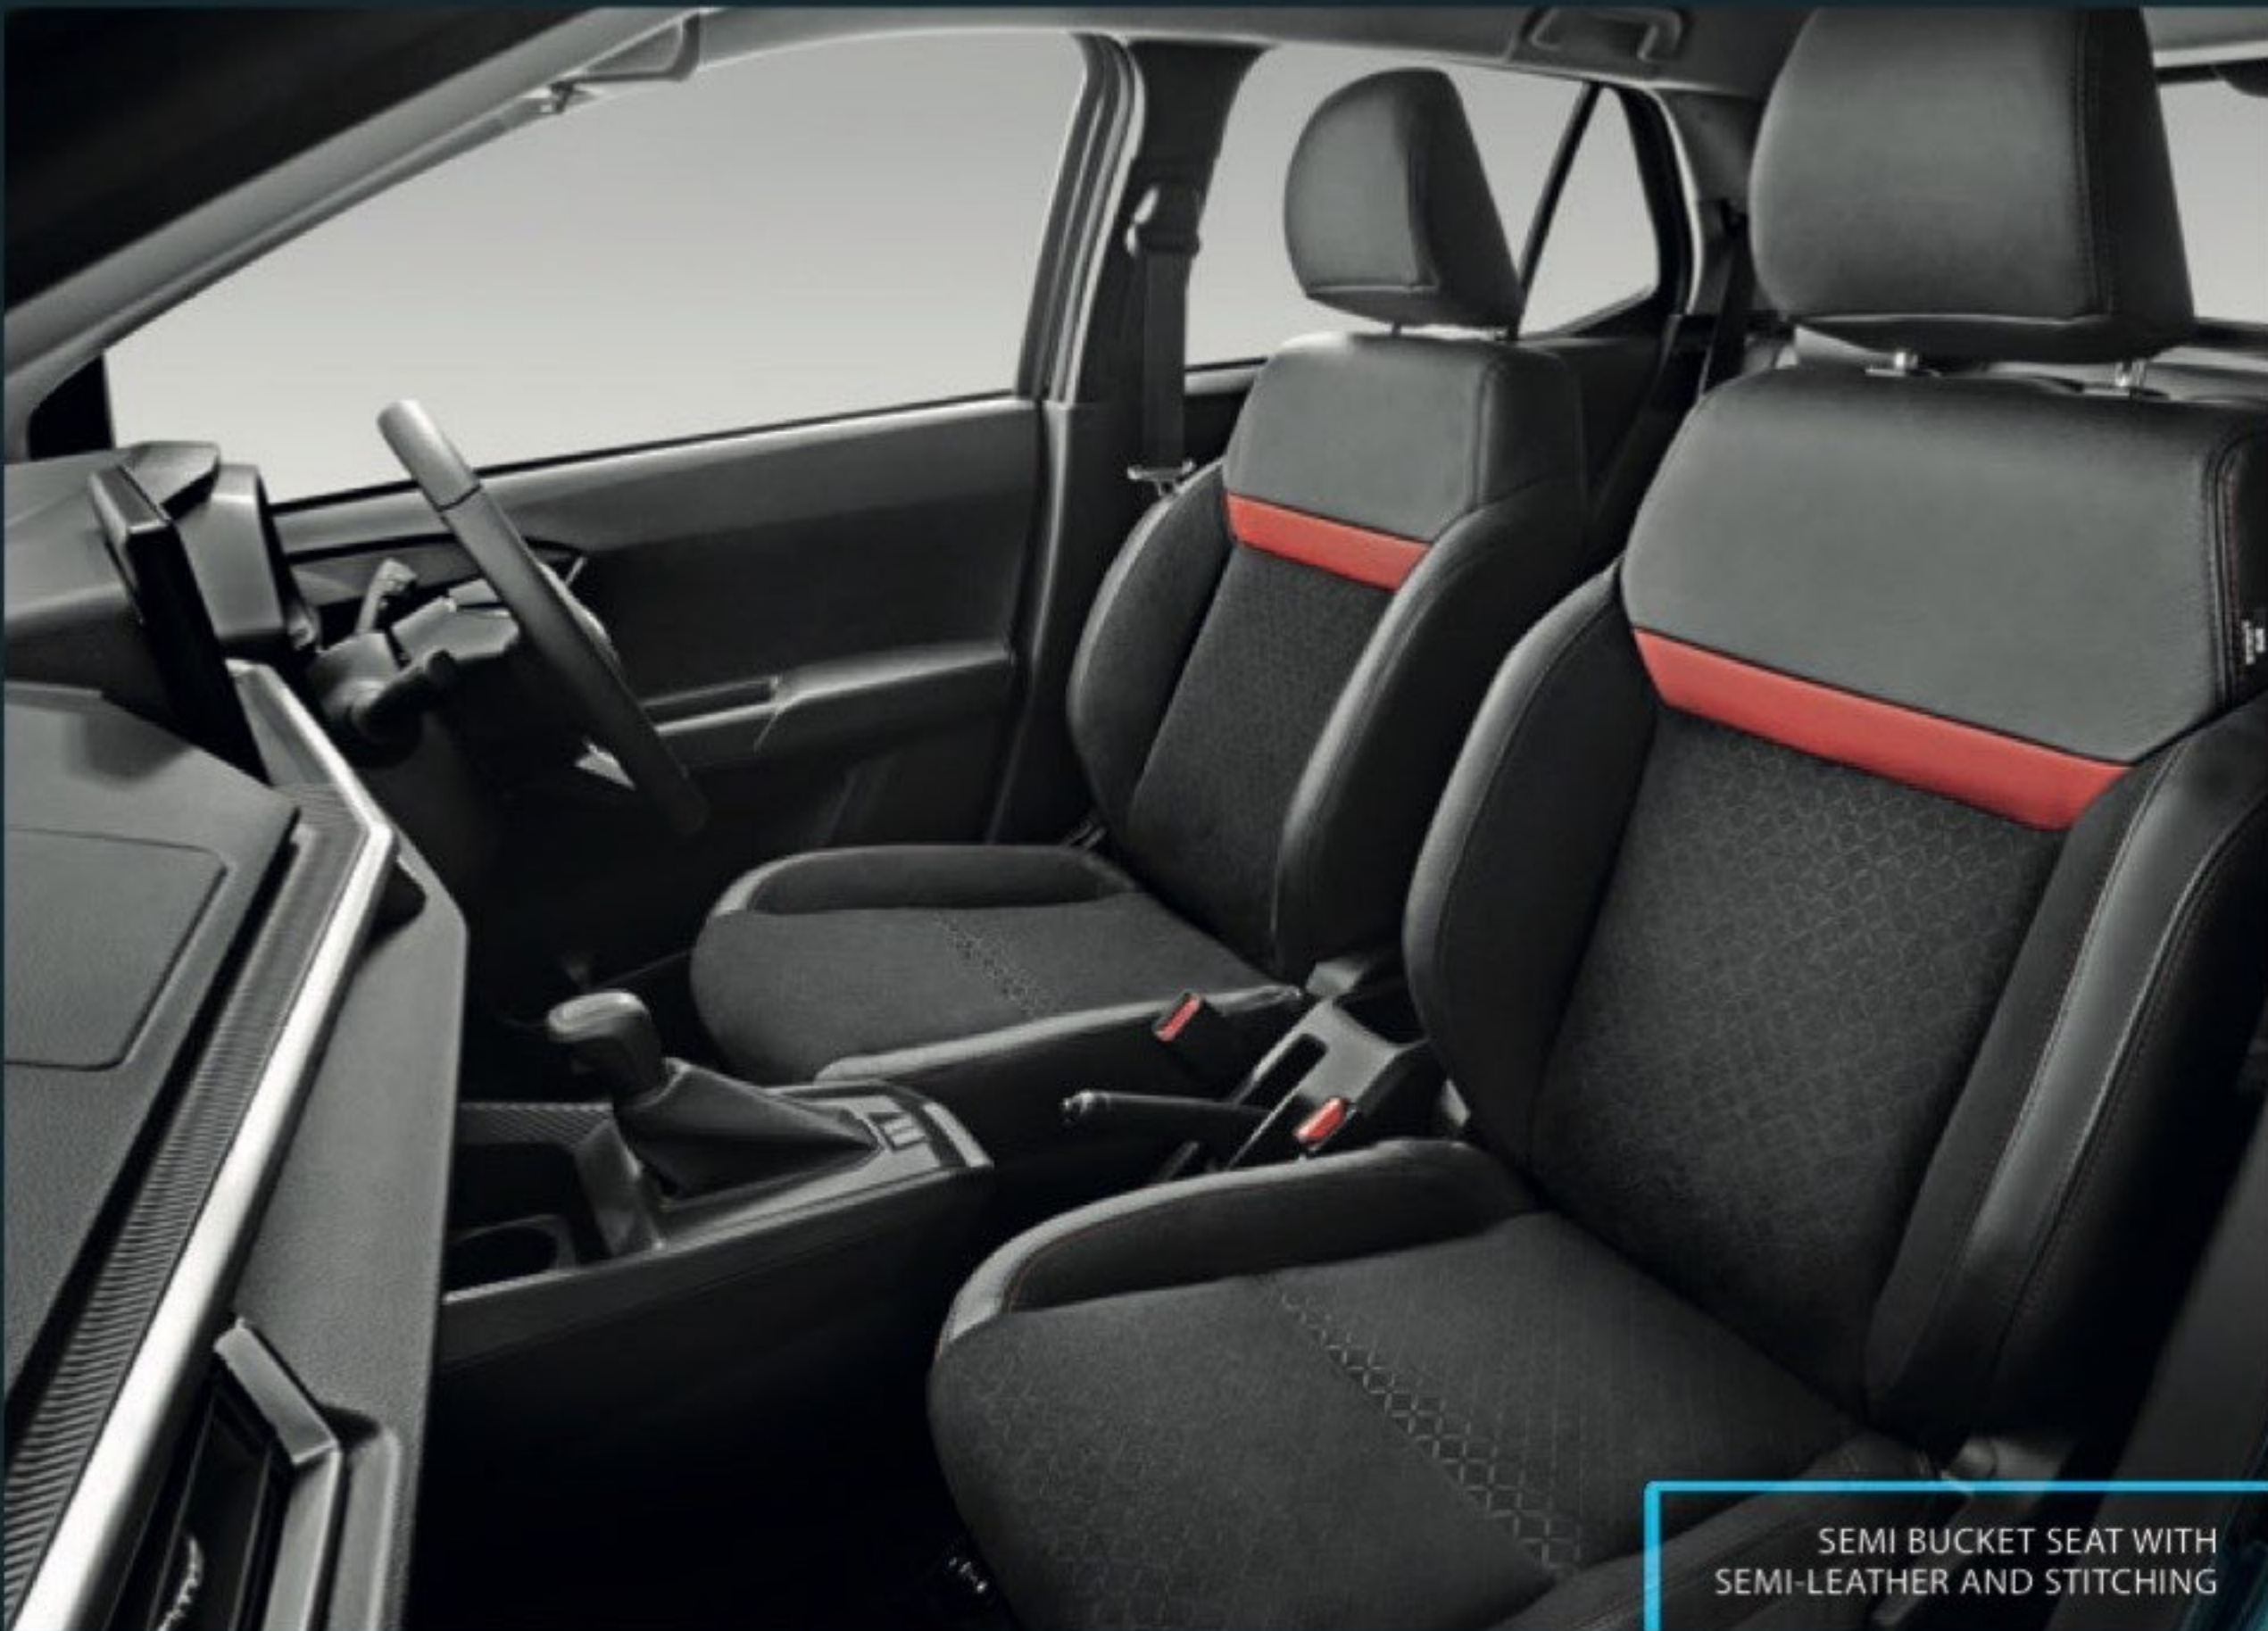

DRIVABILITY

9" DISPLAY AUDIO WITH REVERSE CAMERA

7" TFT MULTI INFO DISPLAY

DIGITAL AIR CONDITIONER CONTROLLER

SWITCH CONTROL AND POWER MODE DRIVE

SEMI BUCKET SEAT WITH SEMI-LEATHER AND STITCHING

D-CVT TRANSMISSION