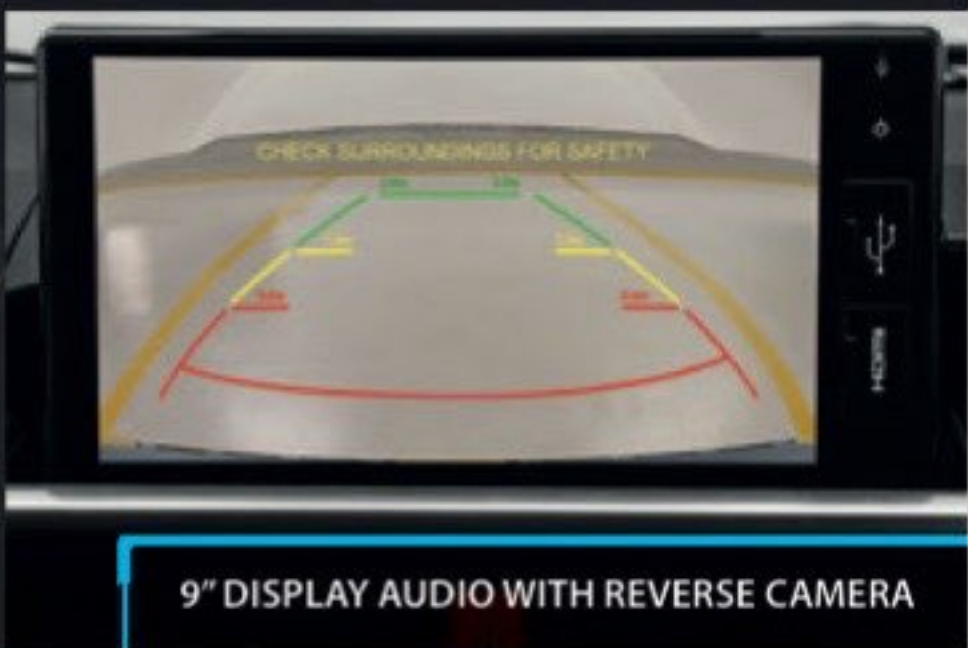

DRIVABILITY

9" DISPLAY AUDIO WITH REVERSE CAMERA

7" TFT MULTI INFO DISPLAY

DIGITAL AIR CONDITIONER CONTROLLER

SWITCH CONTROL AND POWER MODE DRIVE

SEMI BUCKET SEAT WITH SEMI-LEATHER AND STITCHING

D-CVT TRANSMISSION